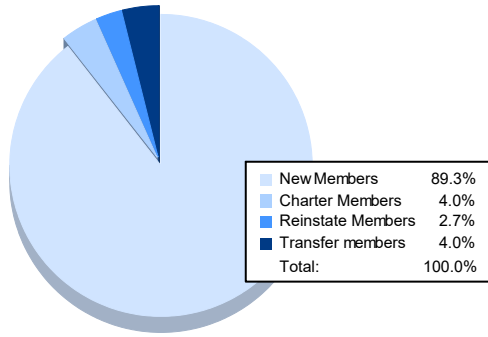

Year	New Clubs	Dropped Clubs	Gain/ Loss Clubs	New Members	Charter Members	Reinstate Members	Transfer Members	Total Member Added	Total Members Dropped	Gain/ Loss Members
2017-2018	0	1	-1	89	0	7	7	103	180	-77
2018-2019	0	0	0	67	0	1	8	76	121	-45
2019-2020	0	3	-3	62	0	8	19	89	154	-65
2020-2021	0	3	-3	50	1	5	14	70	177	-107
2021-2022	0	2	-2	67	3	2	3	75	131	-56
<b>Average</b>	<b>0</b>	<b>2</b>	<b>-2</b>	<b>67</b>	<b>1</b>	<b>5</b>	<b>10</b>	<b>83</b>	<b>153</b>	<b>-70</b>

### Membership Composition June 2022 Cumulative