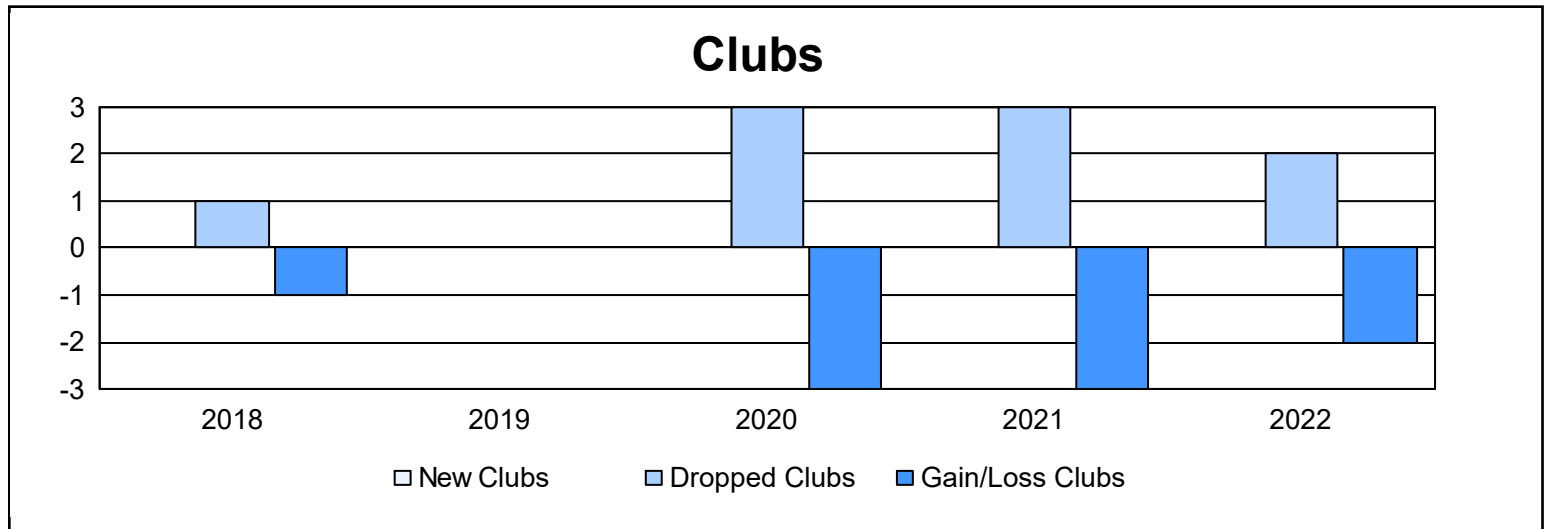

Year	New Clubs	Dropped Clubs	Gain/ Loss Clubs	New Members	Charter Members	Reinstate Members	Transfer Members	Total Member Added	Total Members Dropped	Gain/ Loss Members
2017-2018	0	1	-1	89	0	7	7	103	180	-77
2018-2019	0	0	0	67	0	1	8	76	121	-45
2019-2020	0	3	-3	62	0	8	19	89	154	-65
2020-2021	0	3	-3	50	1	5	14	70	177	-107
2021-2022	0	2	-2	67	3	2	3	75	131	-56
<b>Average</b>	<b>0</b>	<b>2</b>	<b>-2</b>	<b>67</b>	<b>1</b>	<b>5</b>	<b>10</b>	<b>83</b>	<b>153</b>	<b>-70</b>

### Membership Composition June 2022 Cumulative