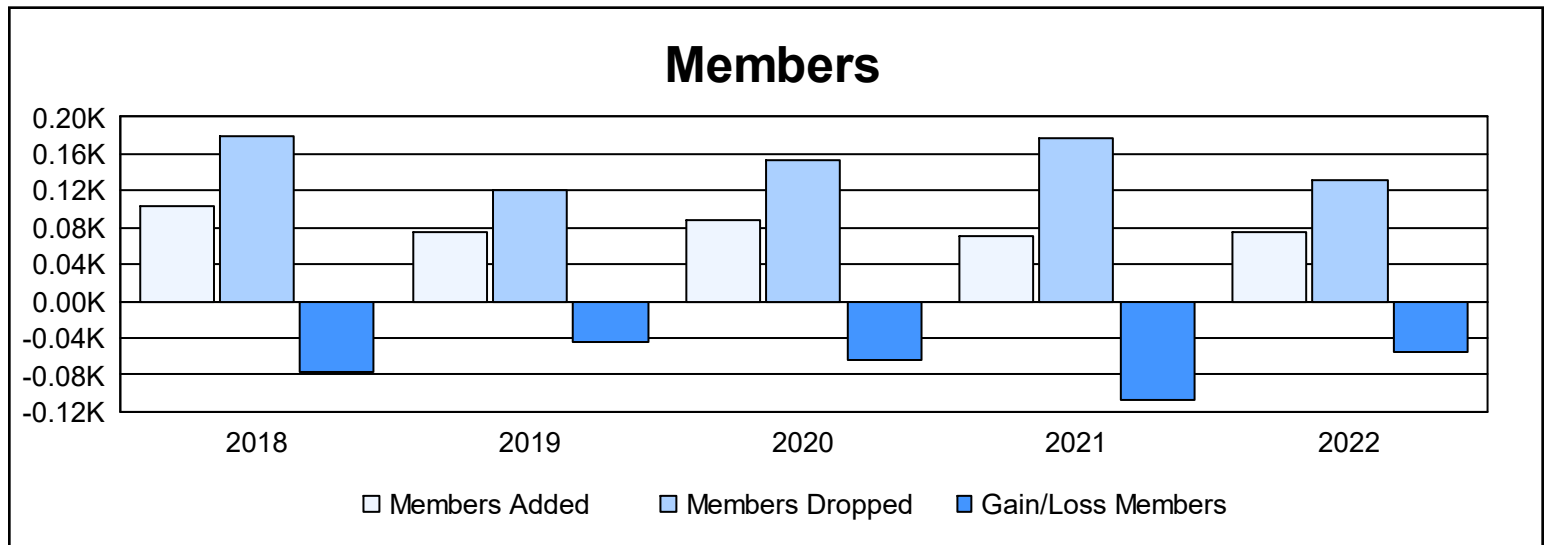

Year	New Clubs	Dropped Clubs	Gain/ Loss Clubs	New Members	Charter Members	Reinstate Members	Transfer Members	Total Member Added	Total Members Dropped	Gain/ Loss Members
2017-2018	0	1	-1	89	0	7	7	103	180	-77
2018-2019	0	0	0	67	0	1	8	76	121	-45
2019-2020	0	3	-3	62	0	8	19	89	154	-65
2020-2021	0	3	-3	50	1	5	14	70	177	-107
2021-2022	0	2	-2	67	3	2	3	75	131	-56
<b>Average</b>	<b>0</b>	<b>2</b>	<b>-2</b>	<b>67</b>	<b>1</b>	<b>5</b>	<b>10</b>	<b>83</b>	<b>153</b>	<b>-70</b>

### Membership Composition June 2022 Cumulative